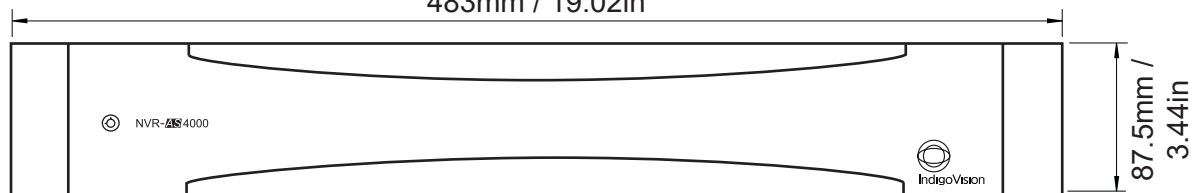

View on Top Face
483mm / 19.02in

View on Front Face

IndigoVision

Enterprise
NVR-AS 4000 - 2U

Product Codes:
980450; 980451; 980453;
980578; 980553