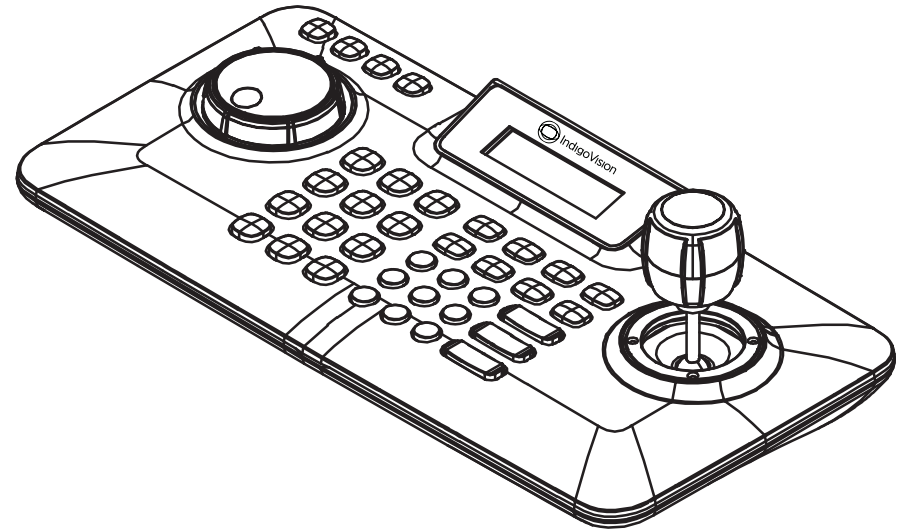

View on Back

View on Top Face

View on Right Face

IndigoVision

Surveillance  
Keyboard

Product Code: 110078