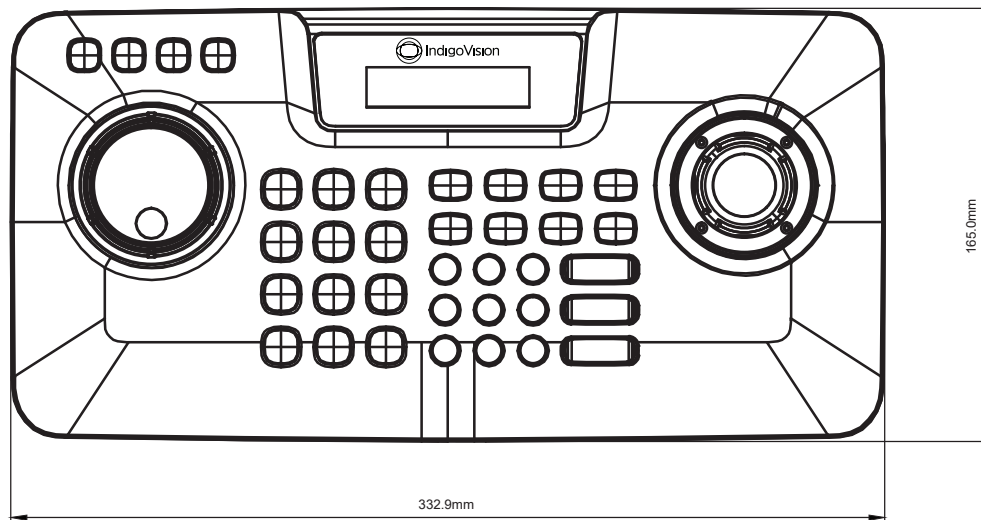

View on Back

View on Top Face

View on Right Face

IndigoVision

Surveillance  
Keyboard

Product Code: 110078