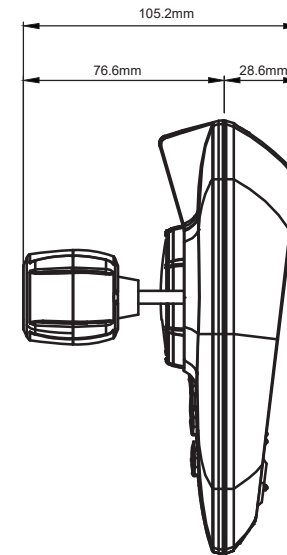

View on Back

View on Top Face

View on Right Face

IndigoVision

Surveillance  
Keyboard

Product Code: 110078